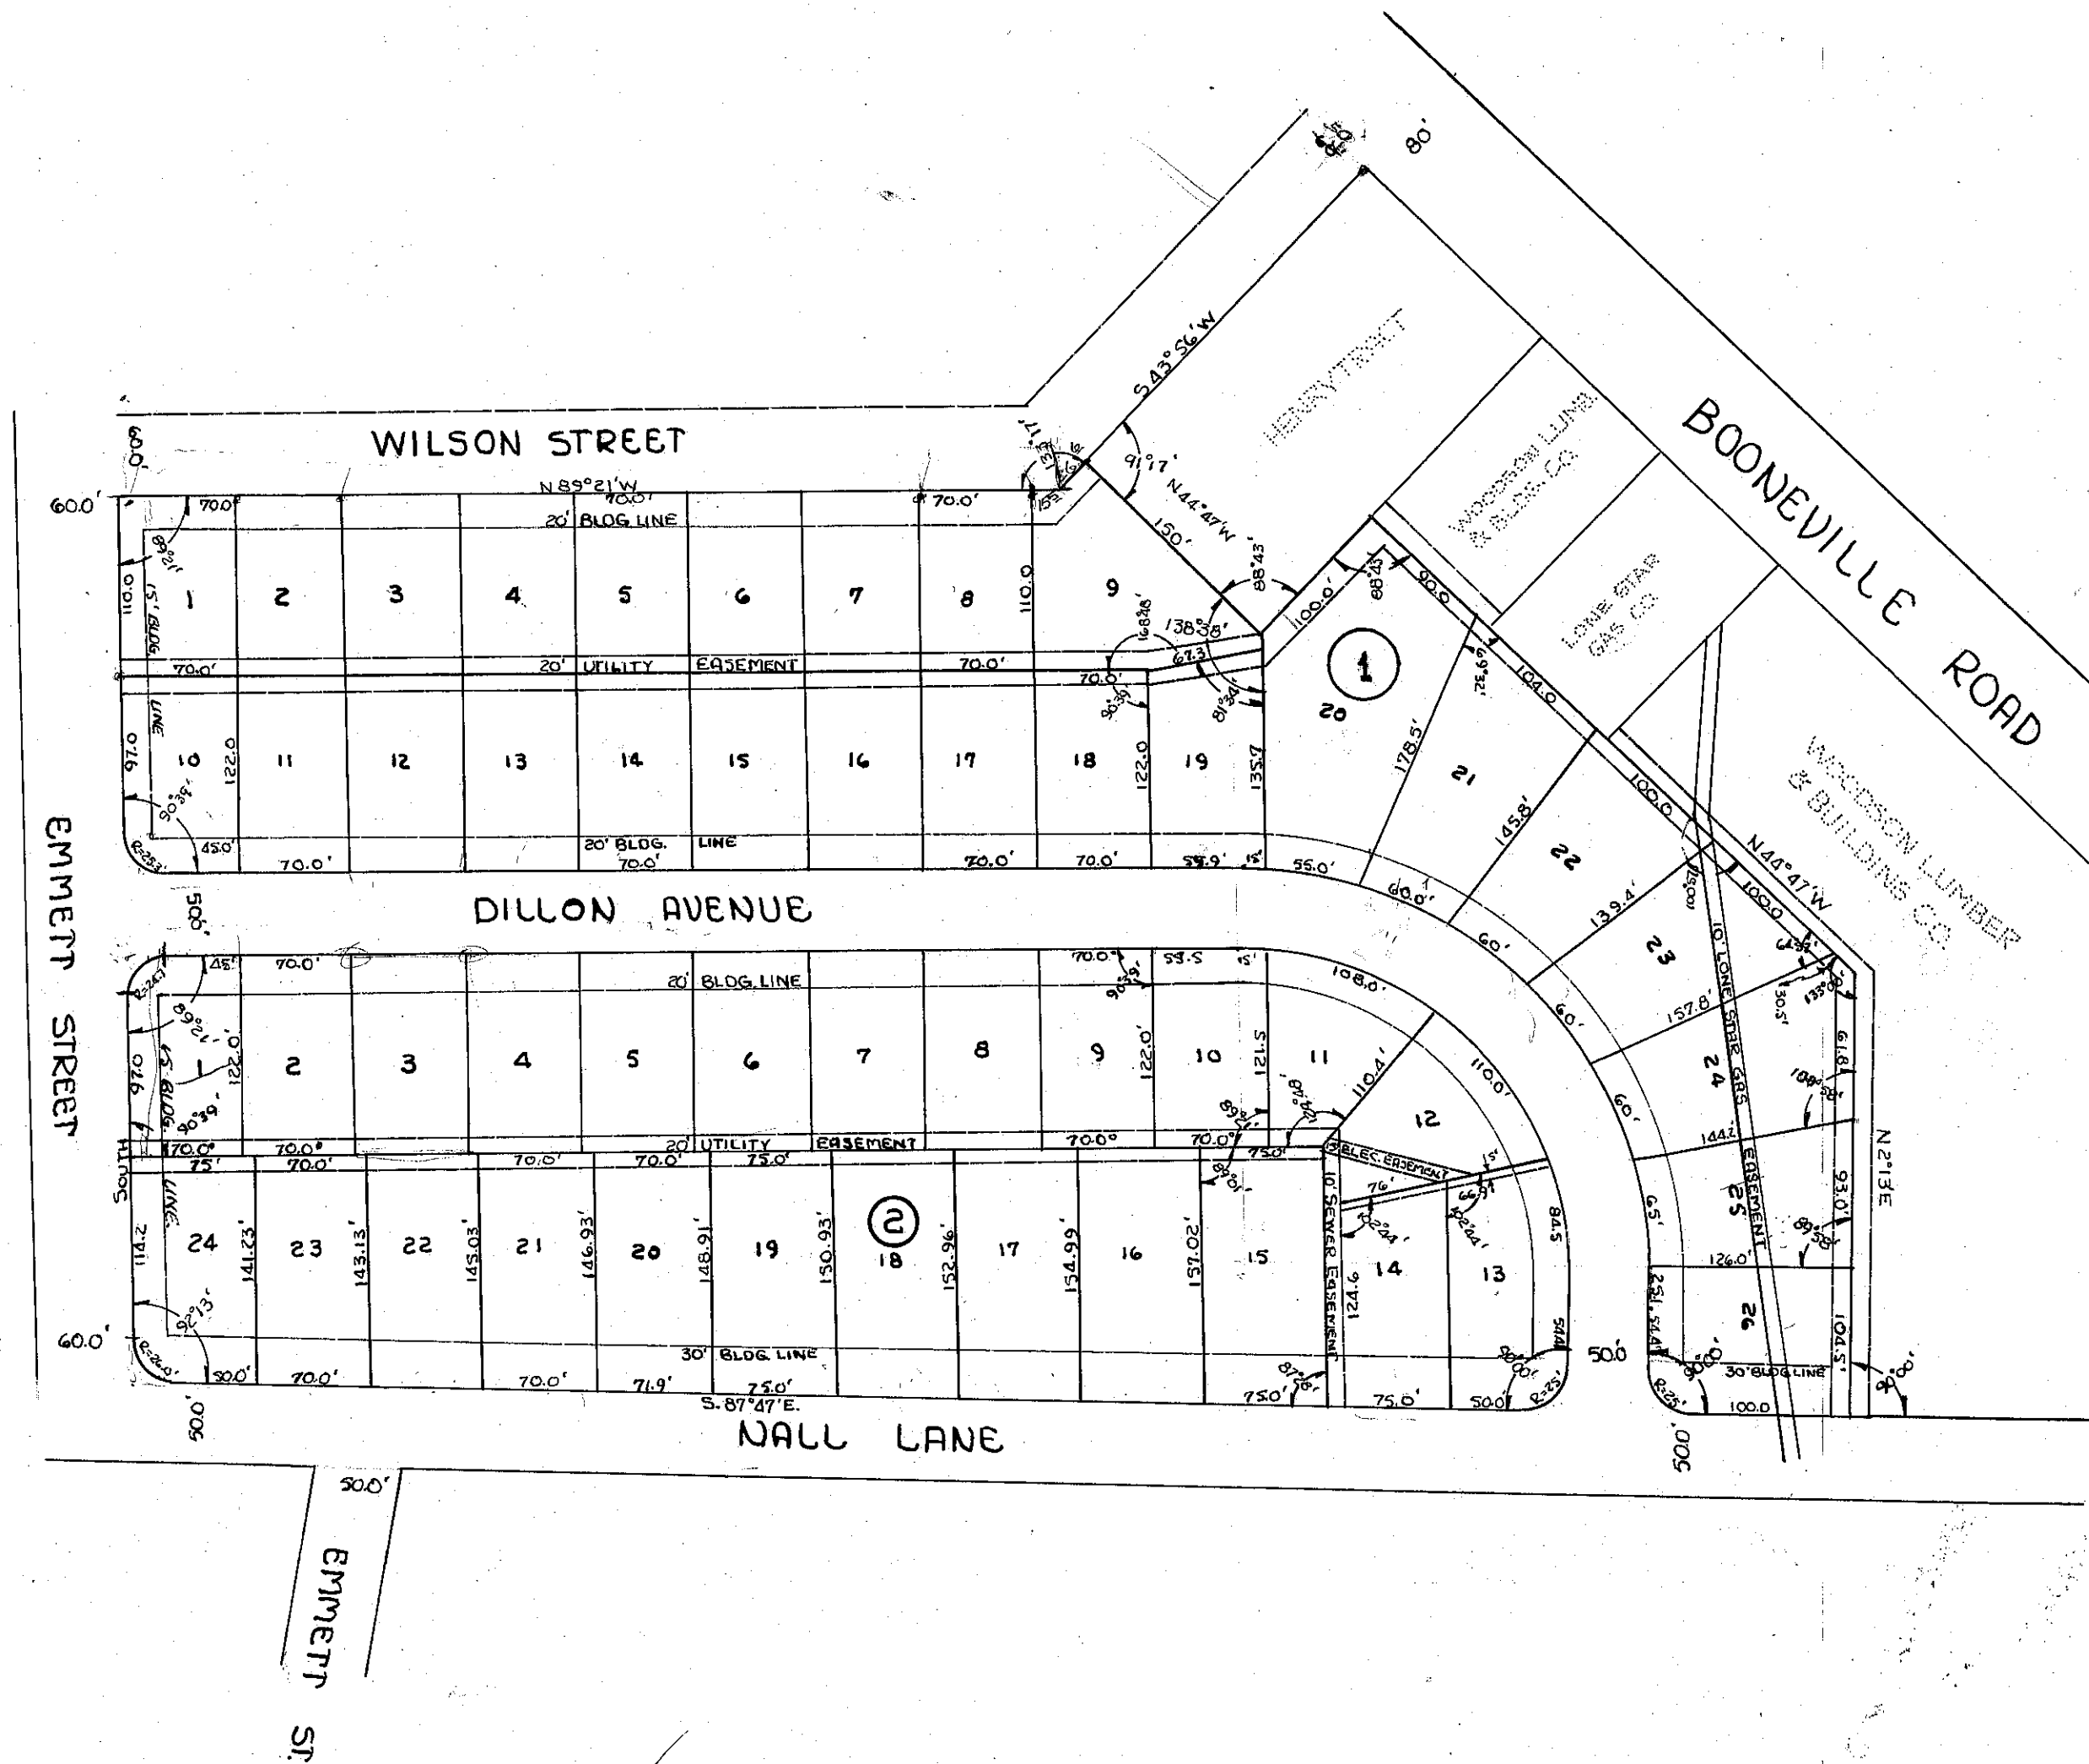

WOODSON HEIGHTS  
 (RESURVEY BLK. 2 WILSON HEIGHTS ADDITION)

RECORDED DEED RECORDS OF BRAZOS Co.  
 5 JUNE, 1958. VOL. 189 ~ PAGE 457  
 SCALE: 1"=100'

56 x 2

400

on base  
 1947  
 100

EMMETT ST.  
 30.0'

101B-3